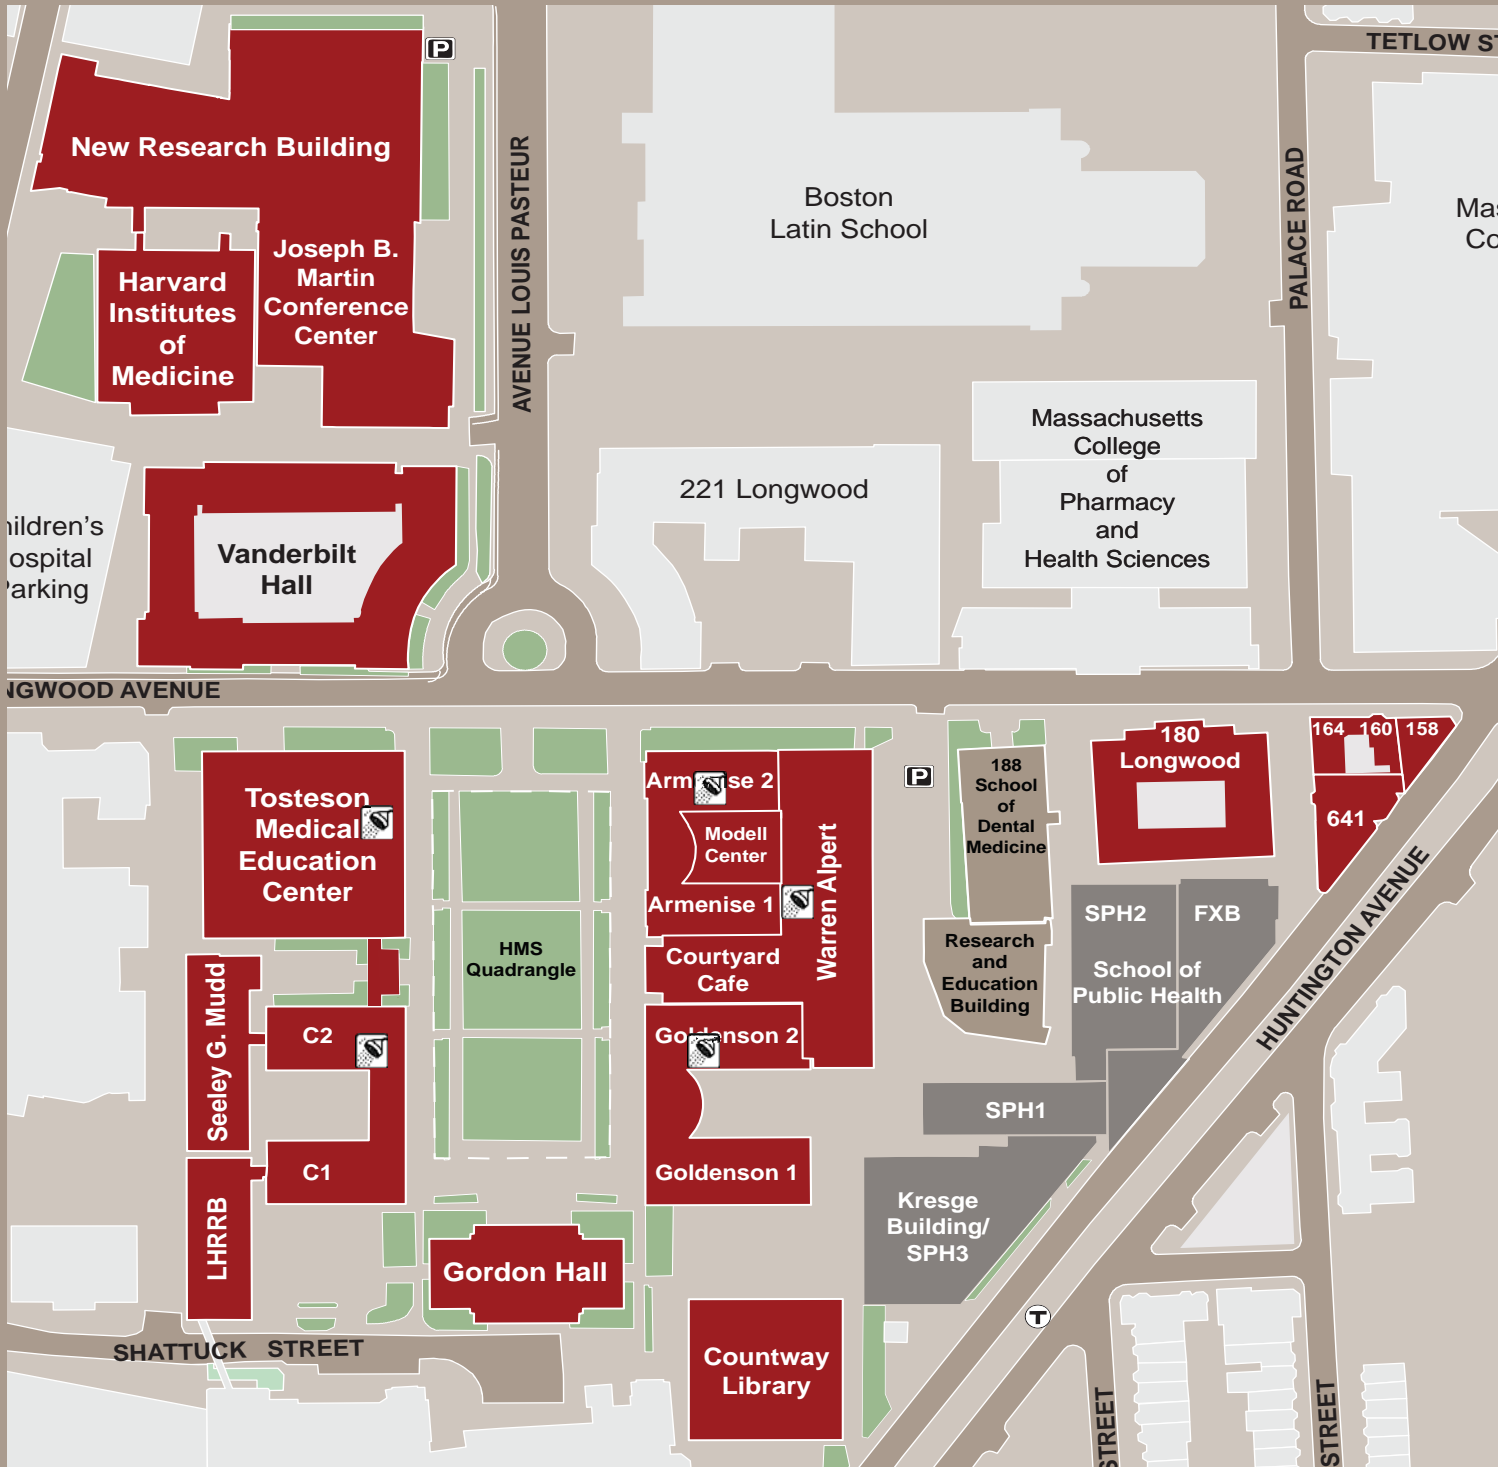

Harvard Medical School Shower Locations

Armenise

Fourth Floor	432	Unisex
Fifth Floor	532	Unisex
Sixth Floor	632	Unisex

C-Building

Second Floor	217B	Men
Third Floor	313B	Women

Goldenson

Second Floor	200T2	Unisex
Third Floor	300T2	Unisex
Fourth Floor	400T2	Unisex

TMEC

First Floor	149	Men
First Floor	151	Women

Warren Alpert

First Floor	1C5	Unisex
Second Floor	2C5	Unisex
Third Floor	3C5	Unisex
Fourth Floor	4C5	Unisex
Fifth Floor	5C5	Unisex