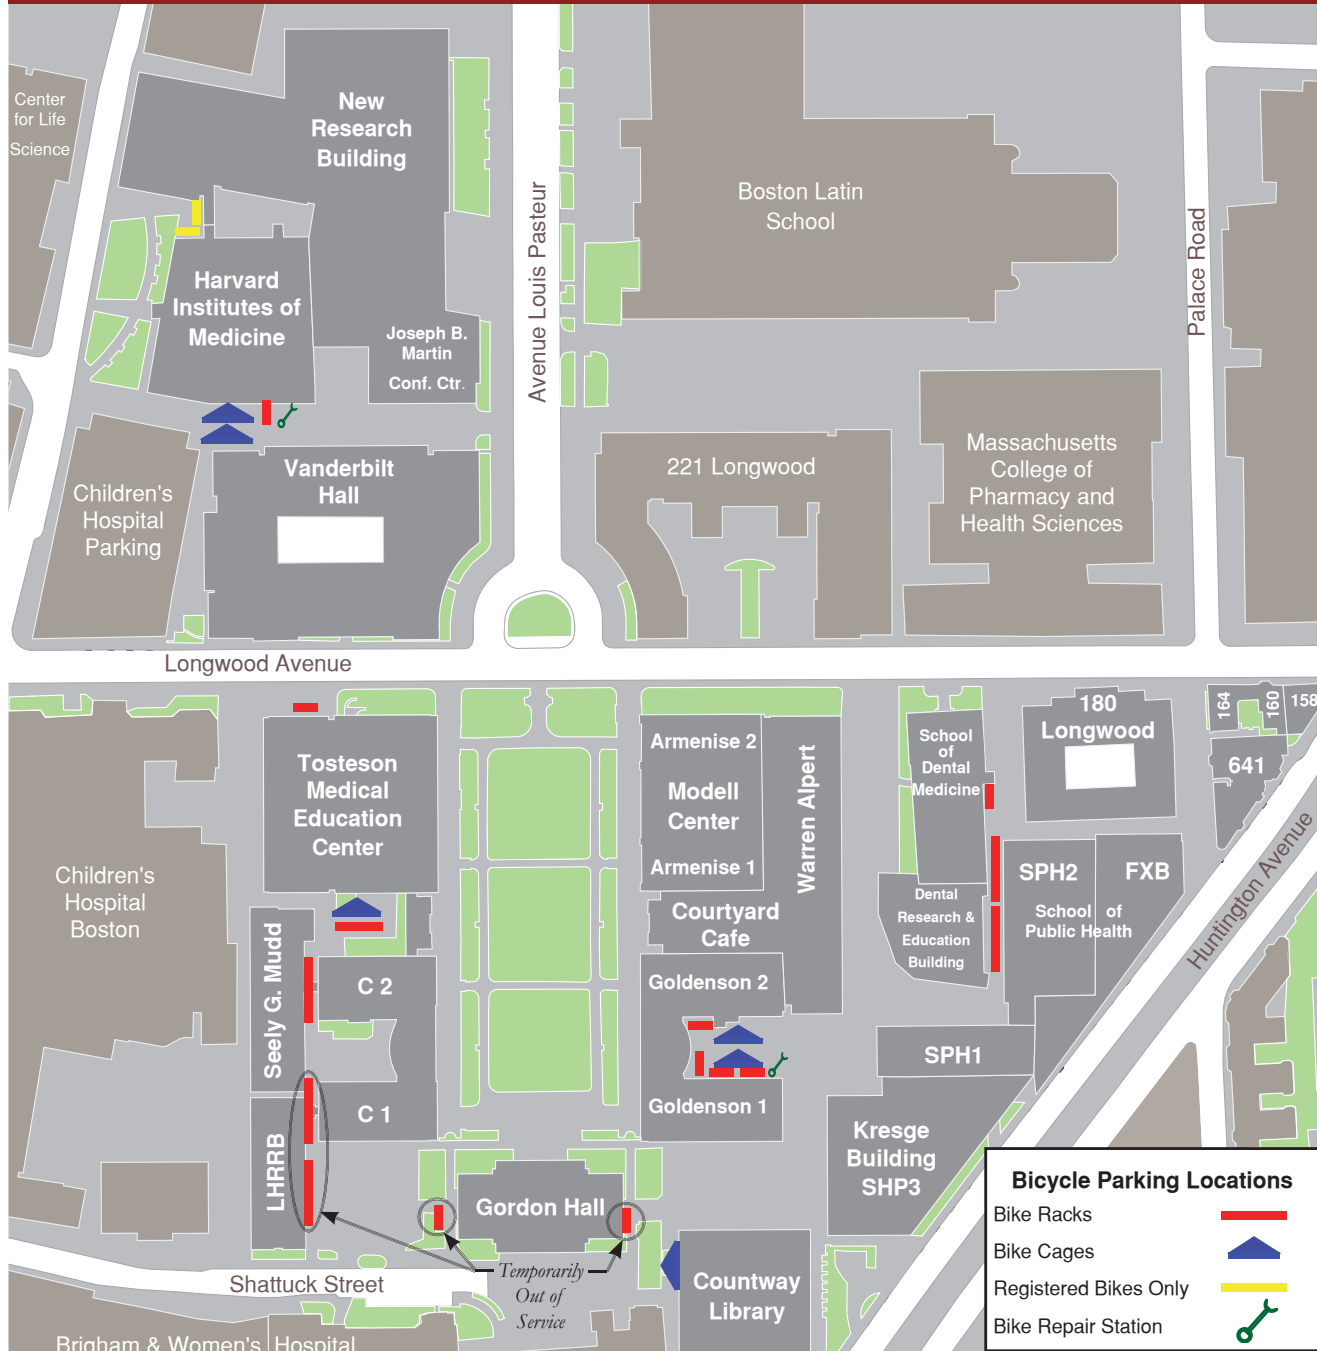

HARVARD LONGWOOD CAMPUS BICYCLE PARKING

Bicycle Parking

Register your bicycle and obtain access to the bicycle cages on the Harvard Longwood Campus go to:

<https://hms.harvard.edu/departments/campus-planning-and-facilities/campus-services/parking-and-commuter-services/bicycling>