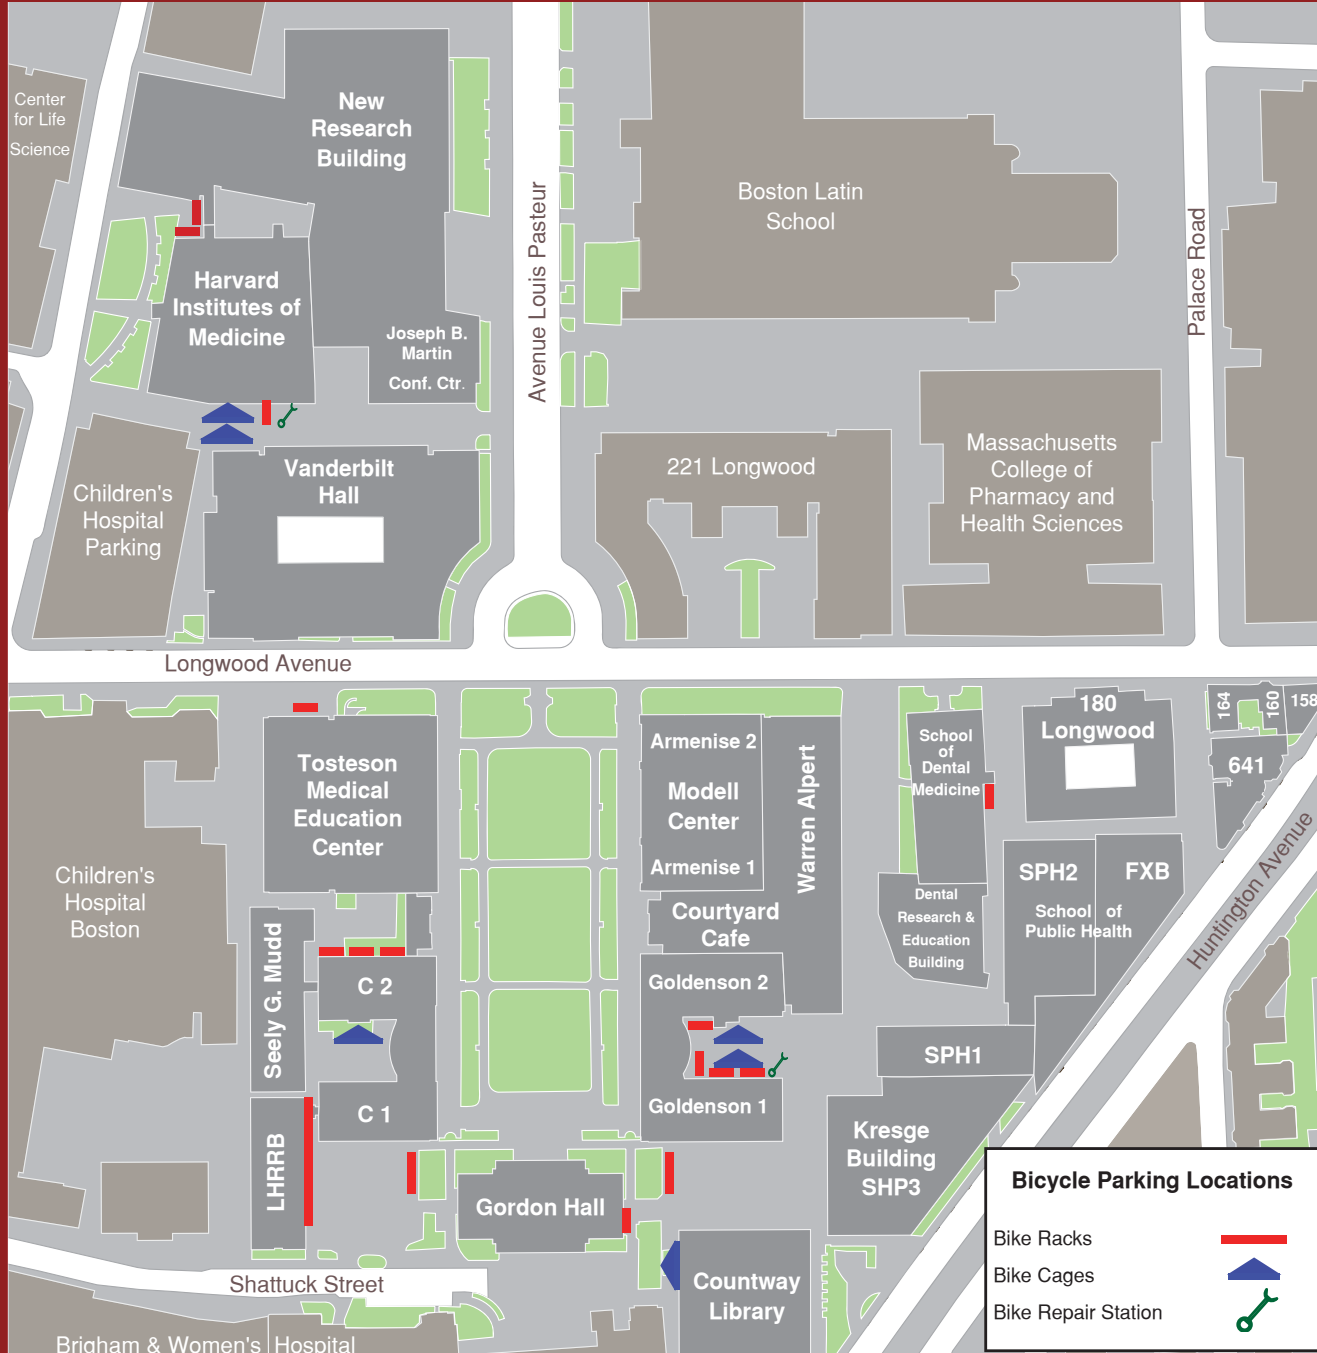

HARVARD LONGWOOD CAMPUS BICYCLE PARKING

Bicycle Parking

Register your bicycle and obtain access to the bicycle cages on the Harvard Longwood Campus go to:

<http://hms.harvard.edu/bicycling>

Bicycle registration is restricted to Harvard Longwood Campus faculty, staff, post docs and students. Harvard University is not liable for damages to any bicycle, its accessories or its contents by reason of fire, theft, vandalism, or any other occurrence.