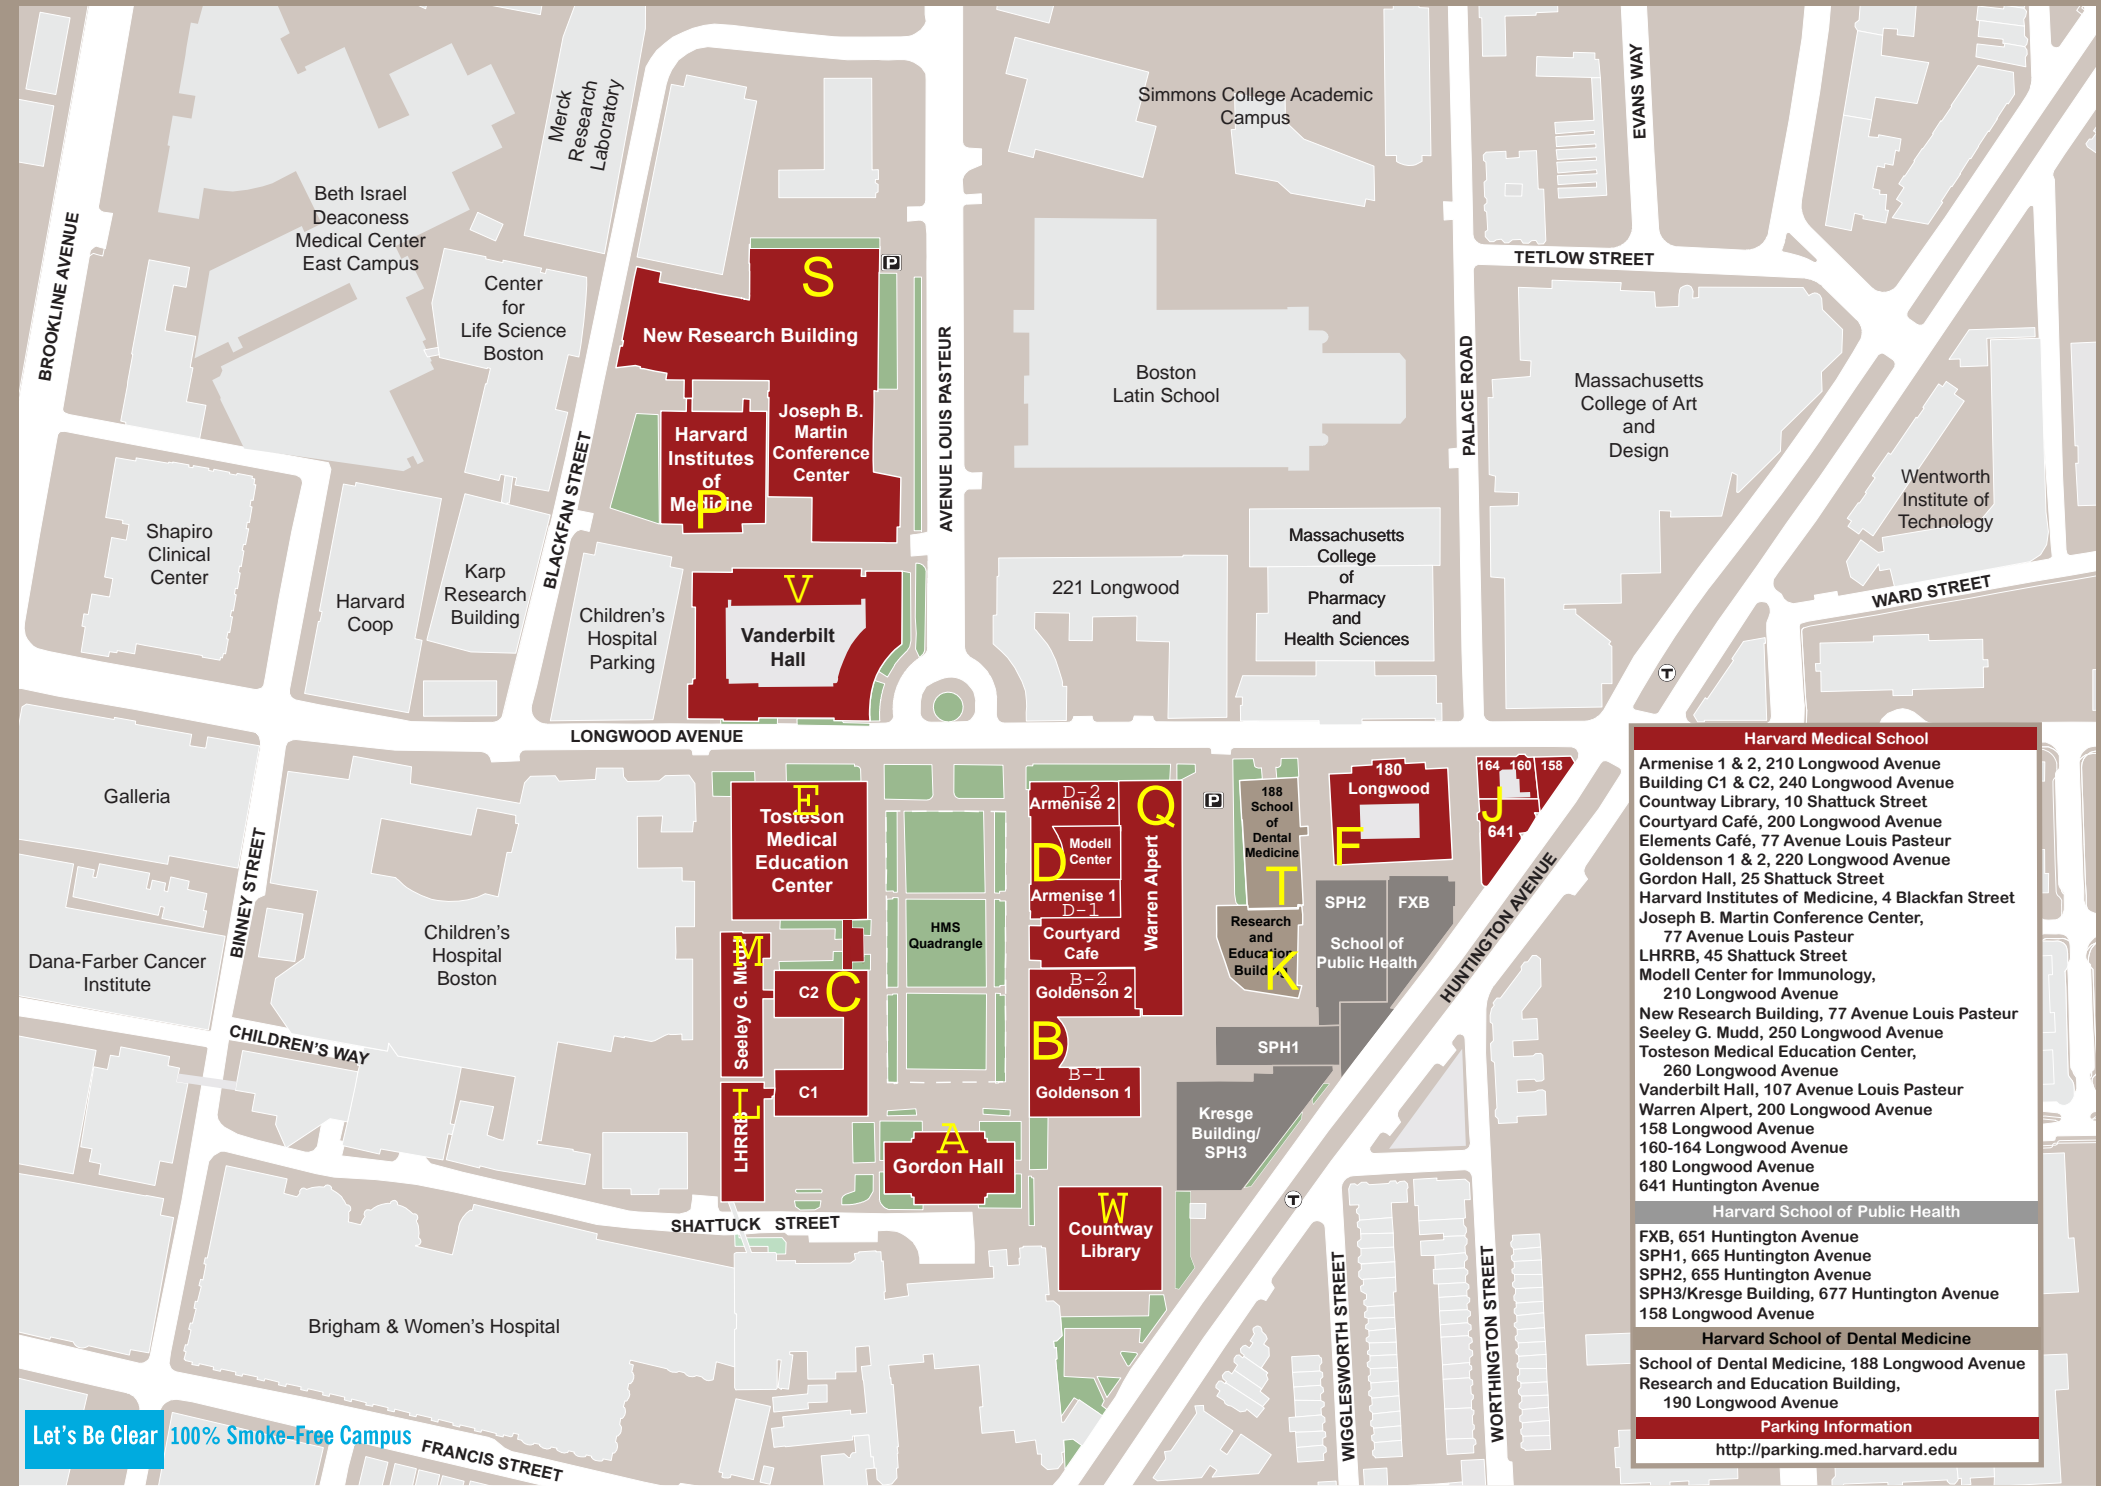

# Harvard Longwood Campus

Building Codes  
for CMMS

Harvard Medical School	
Armenise 1 & 2, 210 Longwood Avenue	Building C1 & C2, 240 Longwood Avenue
Countway Library, 10 Shattuck Street	Courtyard Café, 200 Longwood Avenue
Elements Café, 77 Avenue Louis Pasteur	Goldenson 1 & 2, 220 Longwood Avenue
Gordon Hall, 25 Shattuck Street	Harvard Institutes of Medicine, 4 Blackfan Street
Joseph B. Martin Conference Center, 77 Avenue Louis Pasteur	LHRRB, 45 Shattuck Street
Modell Center for Immunology, 210 Longwood Avenue	New Research Building, 77 Avenue Louis Pasteur
Seeley G. Mudd, 250 Longwood Avenue	Toston Medical Education Center, 260 Longwood Avenue
Vanderbilt Hall, 107 Avenue Louis Pasteur	Warren Alpert, 200 Longwood Avenue
158 Longwood Avenue	160-164 Longwood Avenue
180 Longwood Avenue	641 Huntington Avenue
Harvard School of Public Health	
FXB, 651 Huntington Avenue	SPH1, 665 Huntington Avenue
SPH2, 655 Huntington Avenue	SPH3/Kresge Building, 677 Huntington Avenue
158 Longwood Avenue	
Harvard School of Dental Medicine	
School of Dental Medicine, 188 Longwood Avenue	Research and Education Building, 190 Longwood Avenue
Parking Information	
<a href="http://parking.med.harvard.edu">http://parking.med.harvard.edu</a>	

Let's Be Clear 100% Smoke-Free Campus