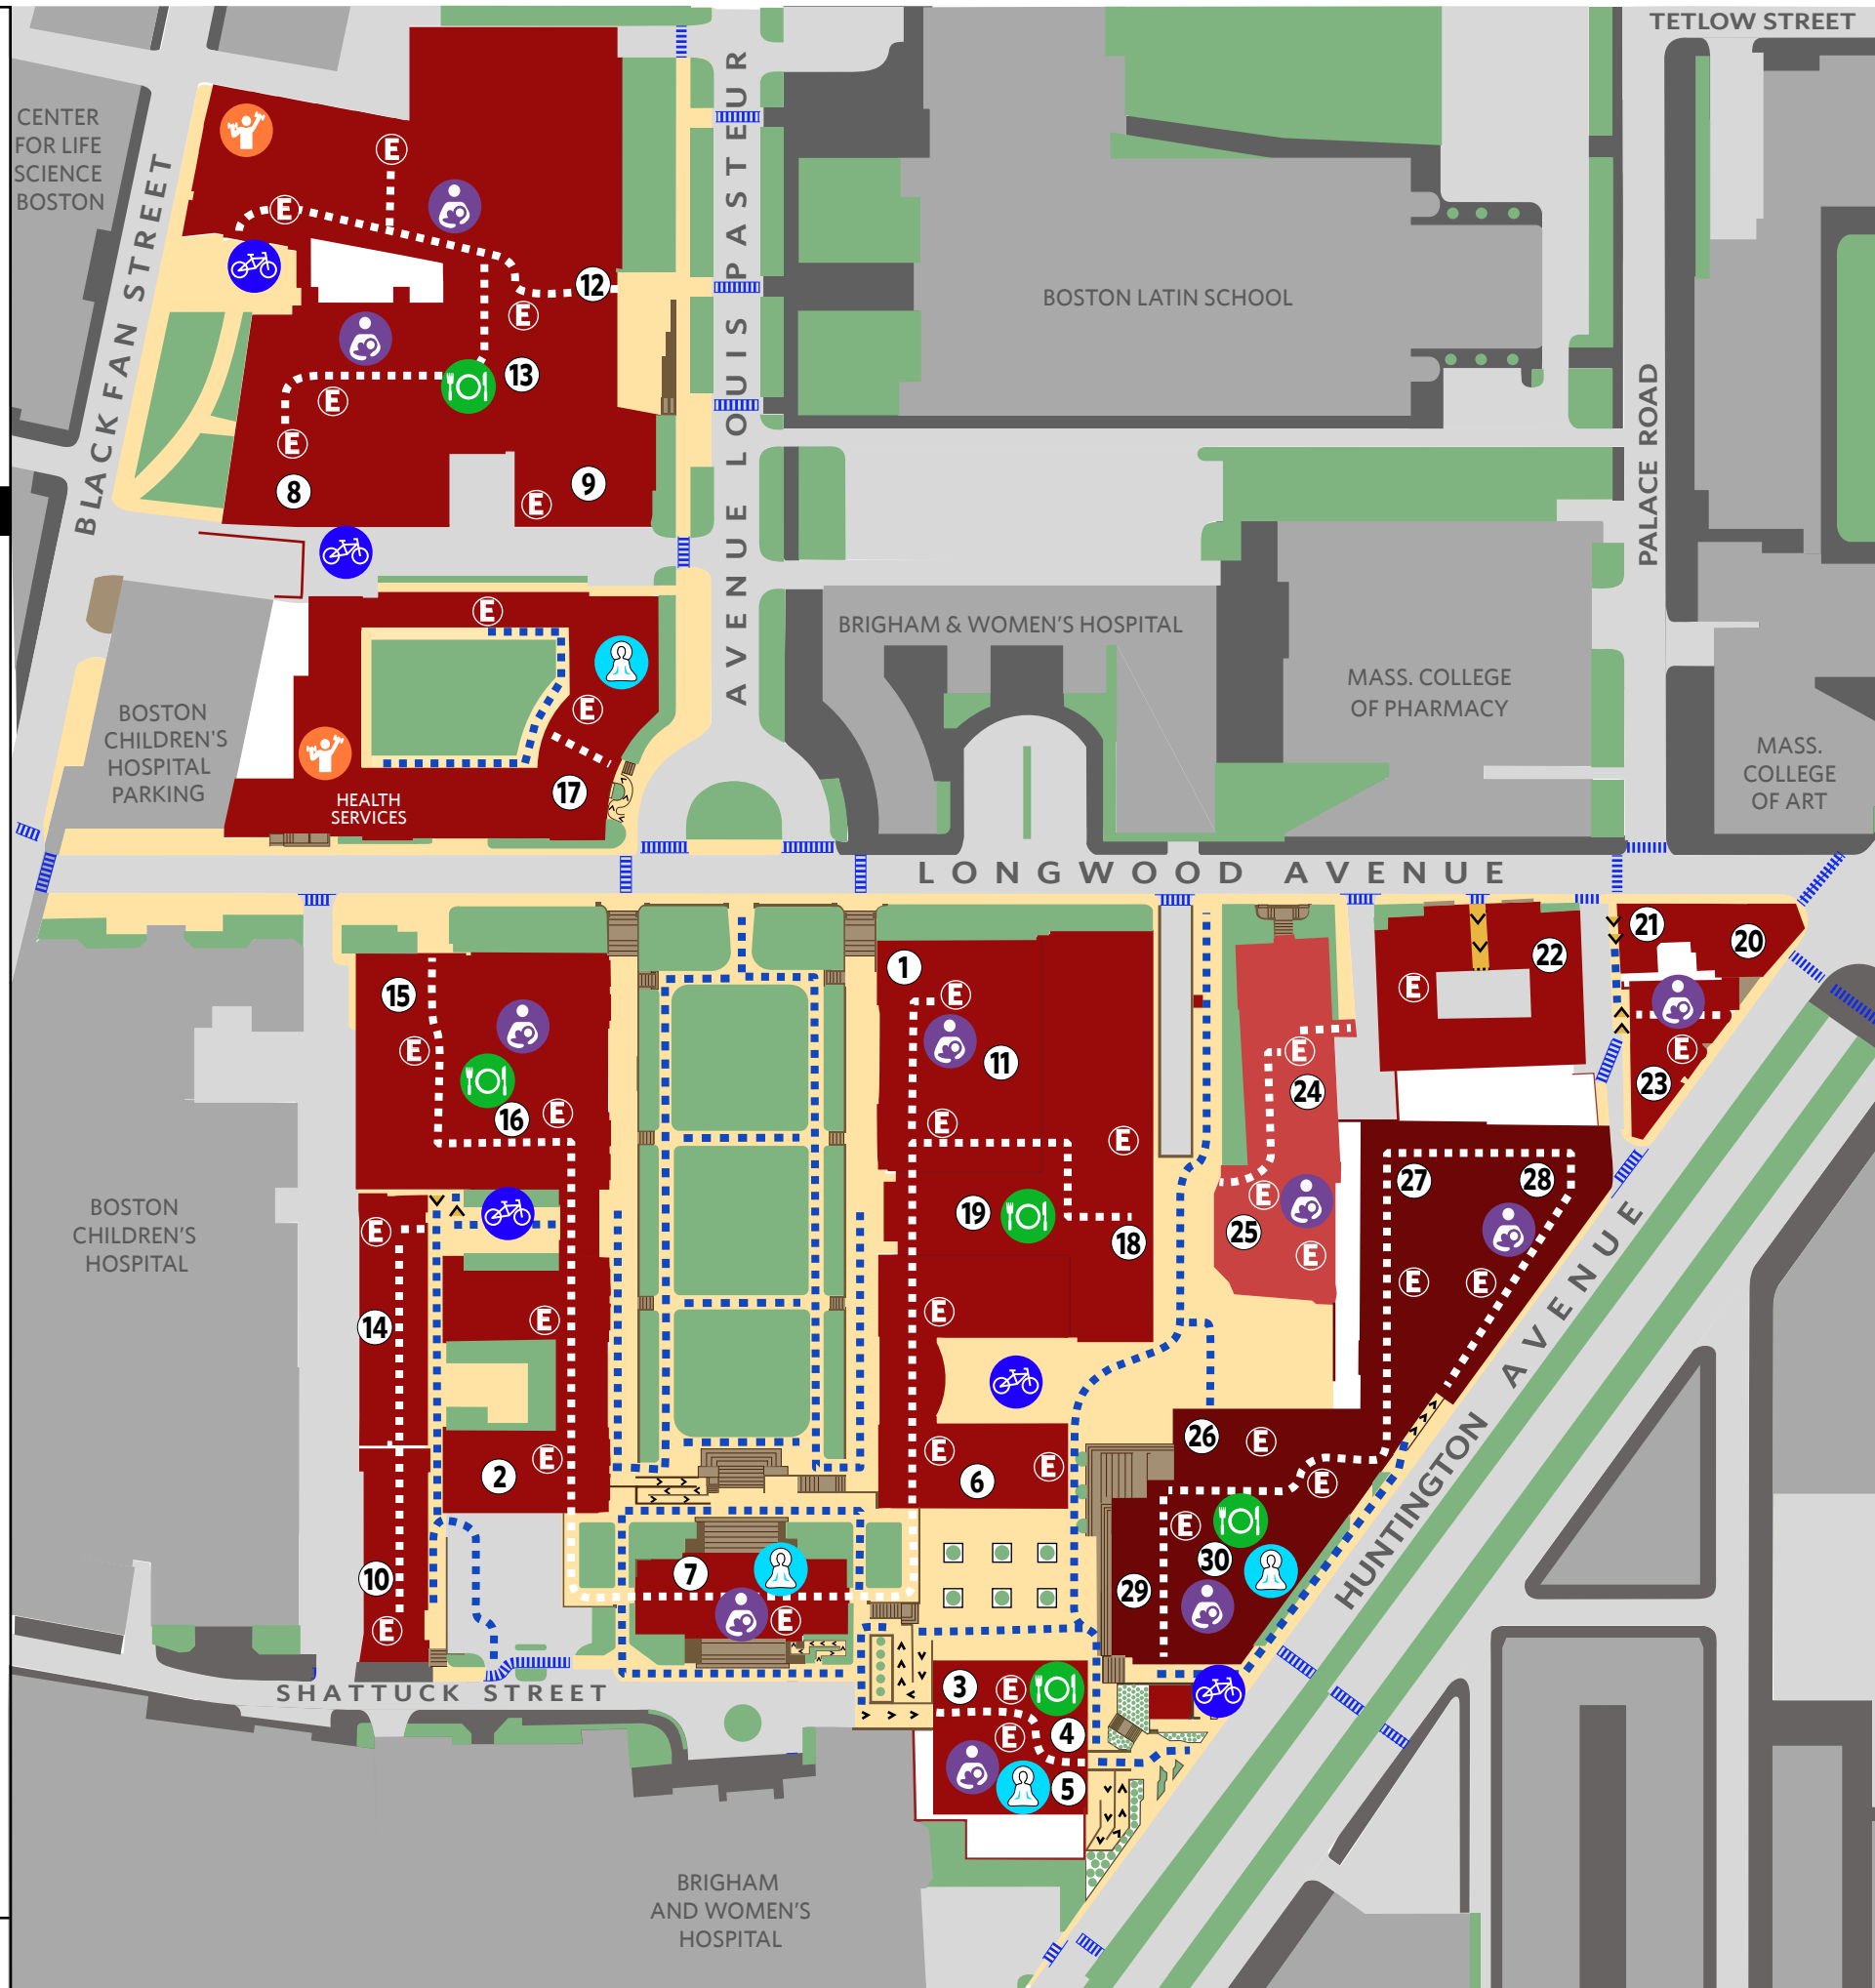

# HARVARD LONGWOOD CAMPUS

## AMENITIES MAP

### LEGEND

- Building Number
- Bicycle Parking
- Cafe
- Fitness Center
- Lactation Room
- Meditation Room
- Elevator
- Interior Accessible Circulation
- Exterior Accessible Circulation

- ### HARVARD MEDICAL SCHOOL
1. Armenise
  2. Building C
  3. Countway Library  
Lactation Room - 202  
Meditation Room - 248
  4. Countway Connections Café
  5. Harvard COOP
  6. Goldenson
  7. Gordon Hall  
Lactation Room - 002  
Meditation Room - 013A
  8. 4 Blackfan Cicle  
Lactation Room - 1C4A
  9. Joseph B. Martin Conference Center
  10. LHRRB
  11. Modell Center for Immunology
  12. New Research Building (NRB)  
Bodyscapes Fitness - 1st Floor  
Lactation Room 0229
  13. Aliquots & Elements Cafes
  14. Seeley G. Mudd
  15. Tosteson Medical Education Center (TMEC)  
Lactation Room - 444
  16. Atrium Cafe
  17. Vanderbilt Hall  
Athletic Facility - L1  
Meditation Room - 010
  18. Warren Alpert
  19. Courtyard Cafe
  20. 158 Longwood
  21. 160 -164 Longwood
  22. 180 Longwood
  23. 641 Huntington

- ### HARVARD SCHOOL OF DENTAL MEDICINE
24. School of Dental Medicine
  25. Research and Education Building  
Lactation Room - 113

- ### HARVARD T.H. CHAN SCHOOL OF PUBLIC HEALTH
26. Building One (SPH1)
  27. Building Two (SPH2)
  28. Francois Xavier Bagnoud (FXB)  
Lactation Room - G01
  29. Kresge Building (SPH3)  
Lactation Room - G17A  
Lactation Room - 201B  
Reflection Room - SPH LL14  
Wudu Room - SPH LLO8
  30. Sebastian's Cafe