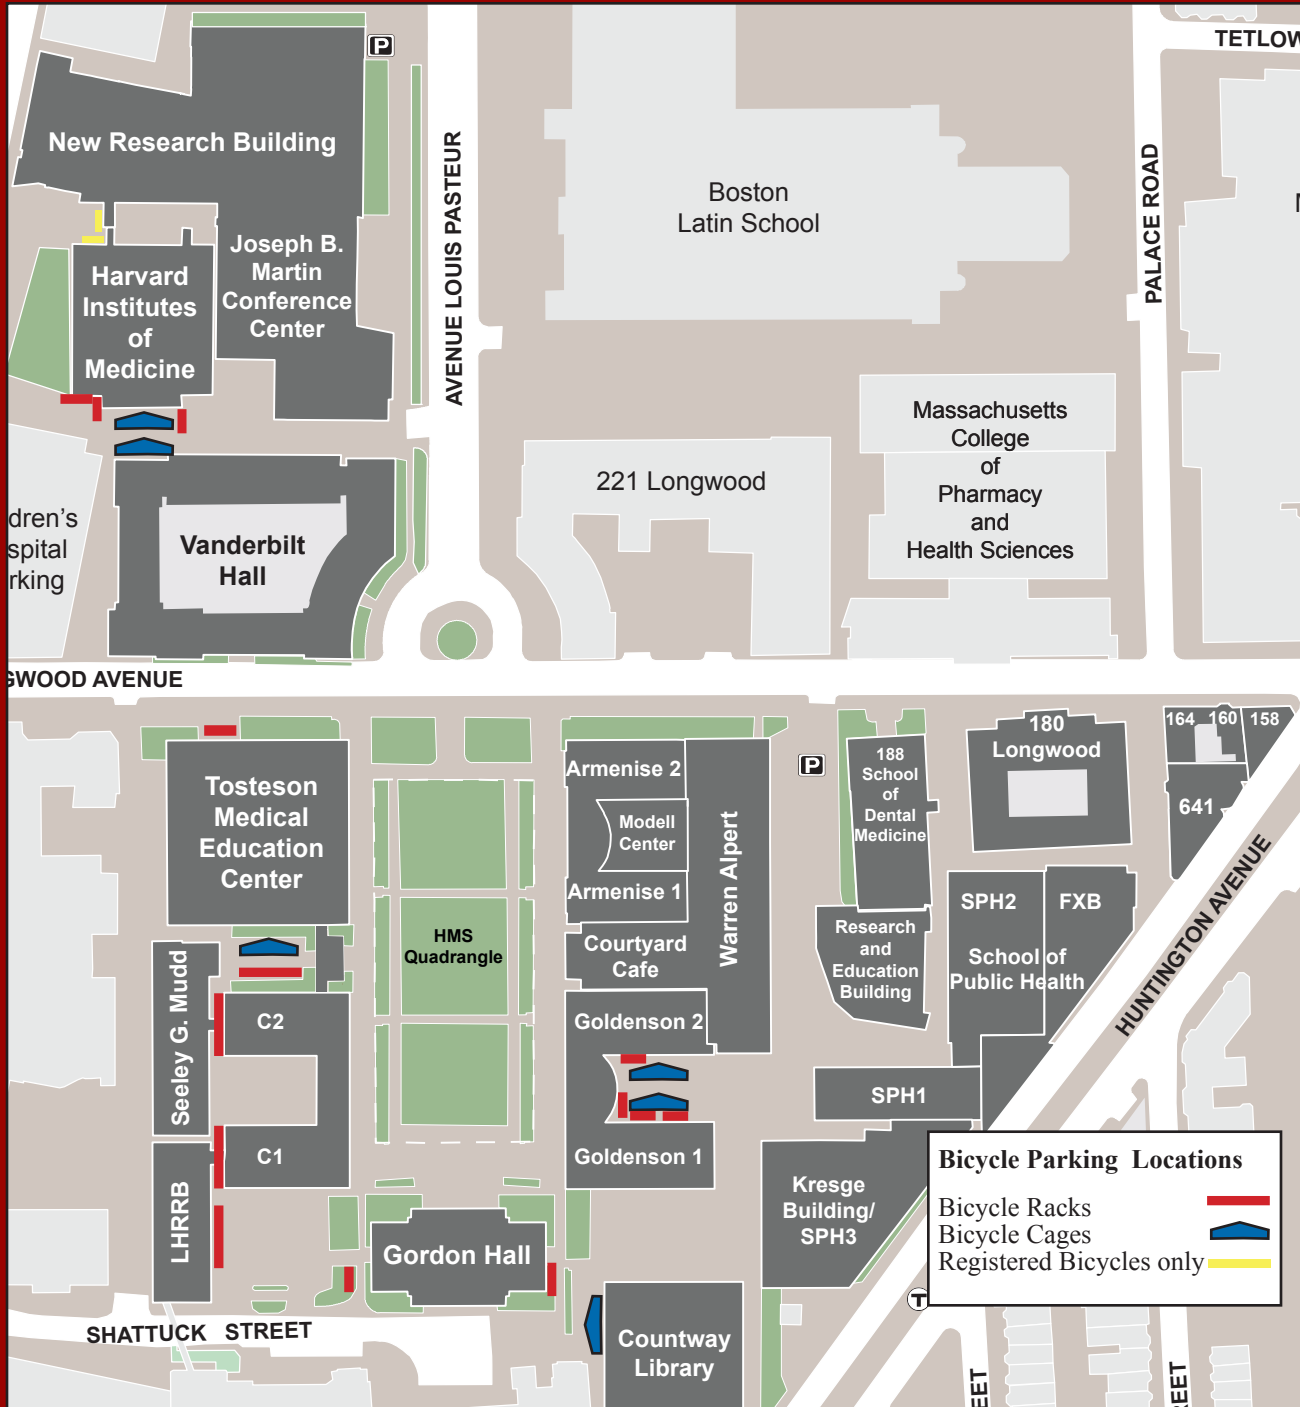

# HARVARD LONGWOOD CAMPUS BICYCLE PARKING

## Bicycle Parking

Register your bicycle and obtain access to the bicycle cages on the Harvard Longwood Campus go to:

<http://parking.med.harvard.edu/Bikes/BikeReg>.

Bicycle registration is restricted to Harvard Longwood Campus faculty, staff, post docs and students. Harvard University is not liable for damages to any bicycle, its accessories or its contents by reason of fire, theft, vandalism, or any other occurrence.