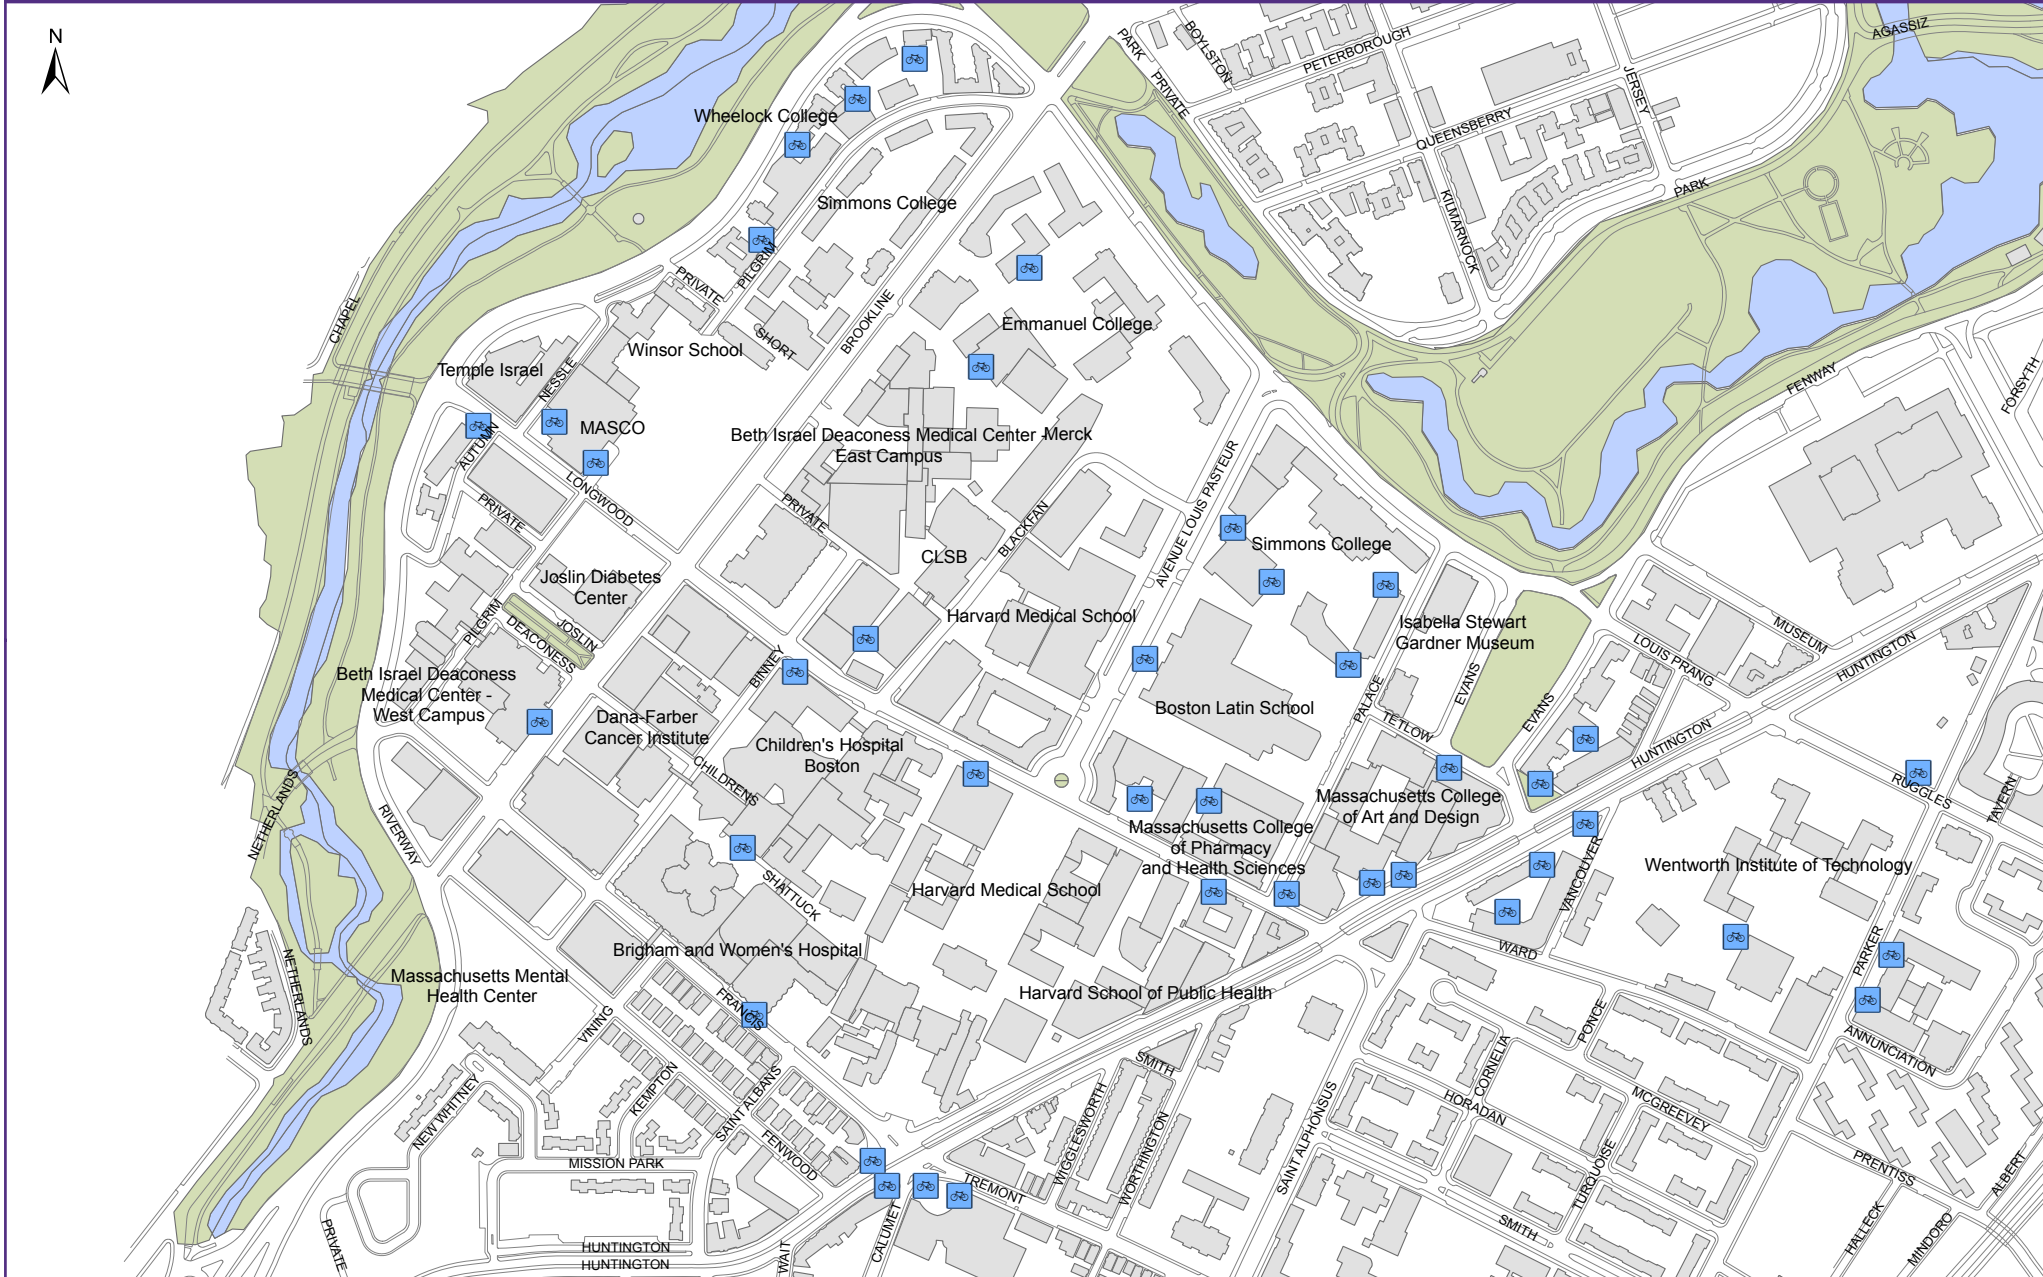

Longwood Medical and Academic Area - Bike Parking

Data Source: MASCO Area Planning

MASCO Area Planning, November 4, 2010

Type of Bike Parking

Bike Rack - Public